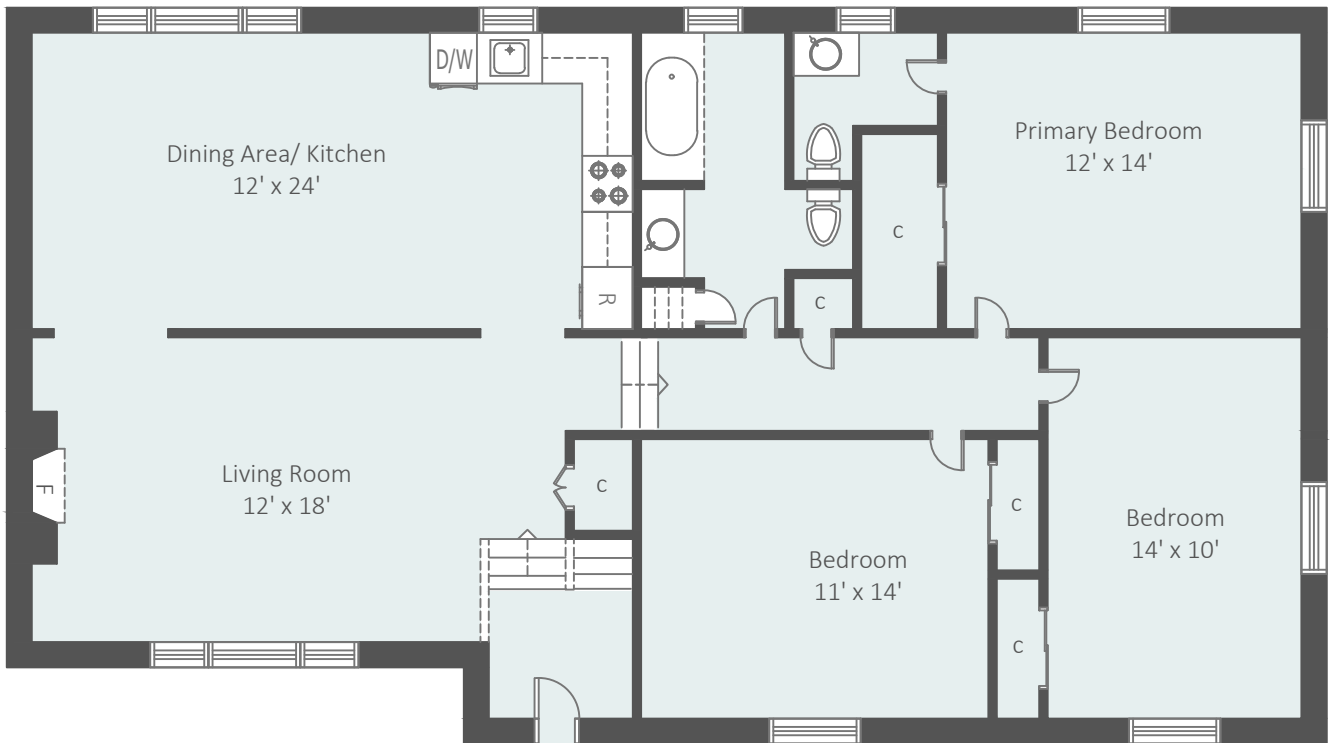

97 Lane Dr. Norwood

Main Level

Upper Level

Basement

Lower Level

FloorPlansBoston.com

These drawings are for marketing purposes only and are an approximation of existing structures and features, and are provided for convenience. All room sizes are approximate and not guaranteed to be exact or to scale.