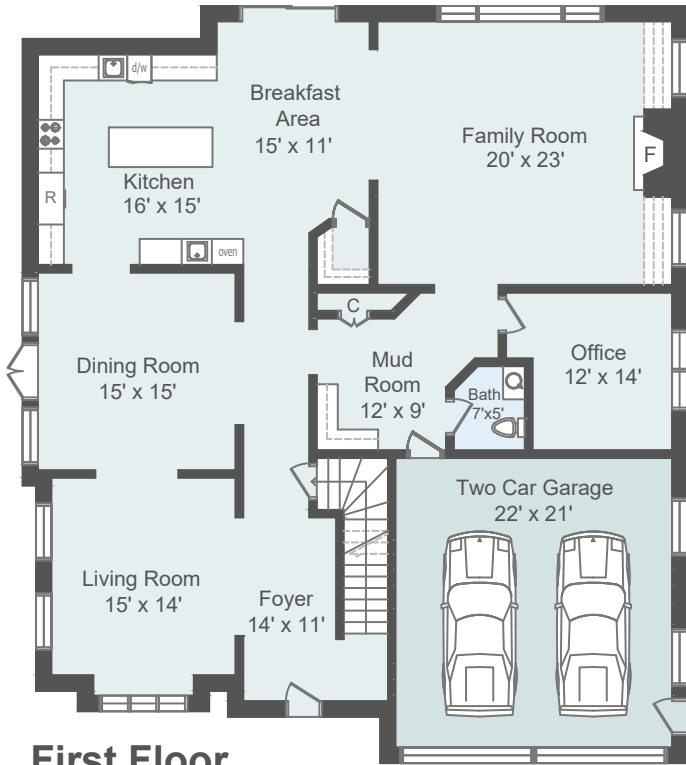

290 Burgess Ave, Westwood

FloorPlansBoston.com

These drawings are for marketing purposes only and are an approximation of existing structures and features, and are provided for convenience. All room sizes are approximate and not guaranteed to be exact or to scale.