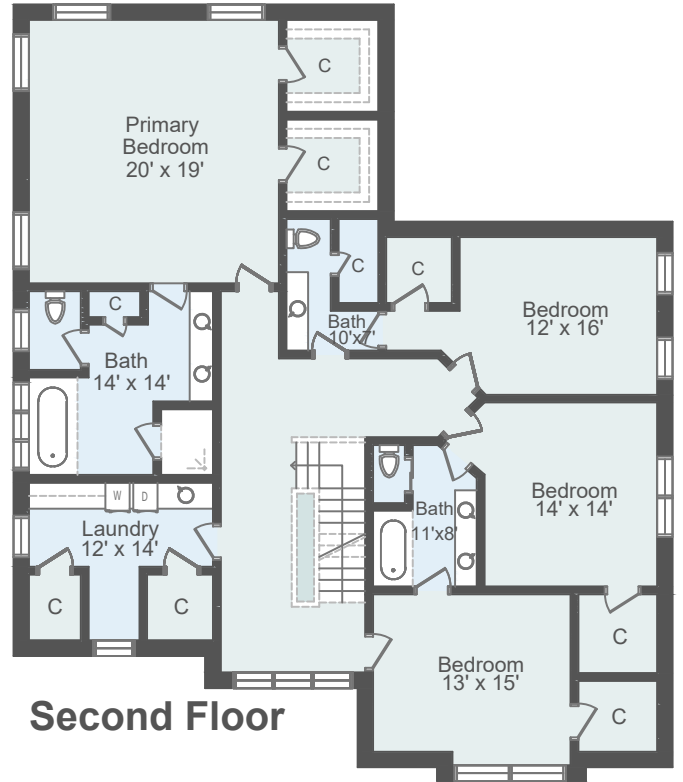

290 Burgess Ave, Westwood

FloorPlansBoston.com

These drawings are for marketing purposes only and are an approximation of existing structures and features, and are provided for convenience. All room sizes are approximate and not guaranteed to be exact or to scale.