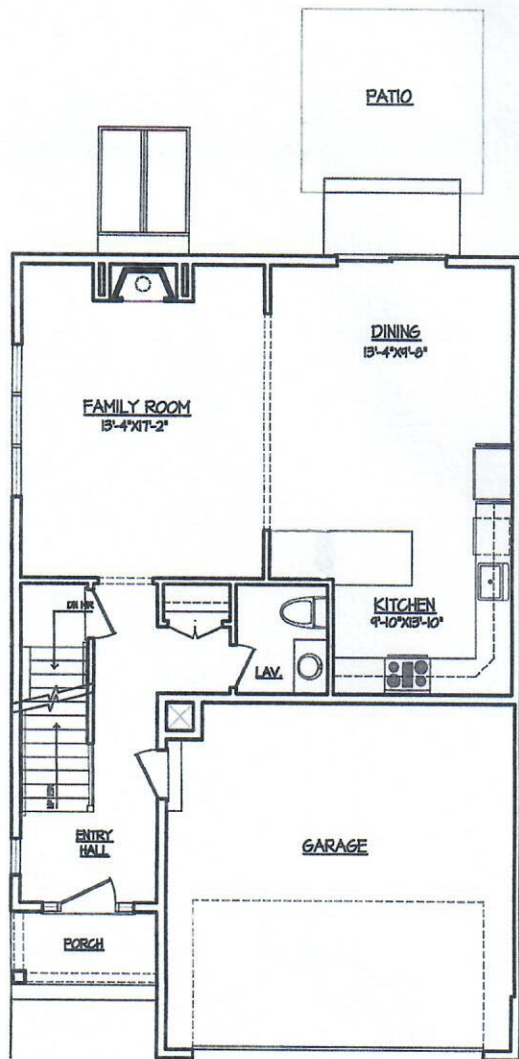

# MONET 2 BEDROOMS | 2.5 BATHS | 1,848 SQ. FT.

FIRST FLOOR  
784 SQ. FT.

SECOND FLOOR  
1,064 SQ. FT.